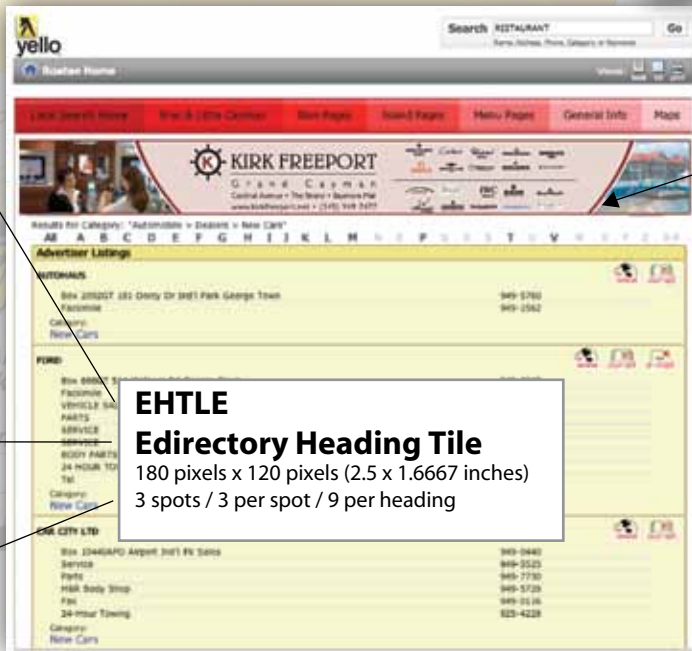

DIRECTORY PRODUCTS

Display Advertising on findyello.hn

Your greatest exposure on www.findyello.hn

- Means to promote your brand, increase awareness of your products & services
- Home page advertising takes advantage of thousands of views on the home page annually
- Heading search results advertising is a highly relevant, targeted means of advertising
- Banner, tiles and towers link to your website

ESBAN.F
eDirectory Home Page Banner
 540 pixels x 60 pixels (7.5 x 0.8333 inches).
 Free to Cover Advertisers

ESTWR
eDirectory Home Page Tower
 180 pixels x 190 pixels (2.5 x 2.6389 inches)
 2 advertisers maximum
2 advertisers only

ESTLE
eDirectory Home Page Tile
 120 pixels x 90 pixels (1.6667 x 1.25 inches)
 8 advertisers maximum (4 spots/2 each)
 Free to TAB Advertisers
 15 tiles maximum (5 spots w 3 rotating in each)

All measurements expressed as 72ppi

EHBAN
eDirectory Heading Banner
 468 pixels x 60 pixels
 (6.5 x 0.8333 inches)
 3 per heading available

EHTLE
eDirectory Heading Tile
 180 pixels x 120 pixels (2.5 x 1.6667 inches)
 3 spots / 3 per spot / 9 per heading